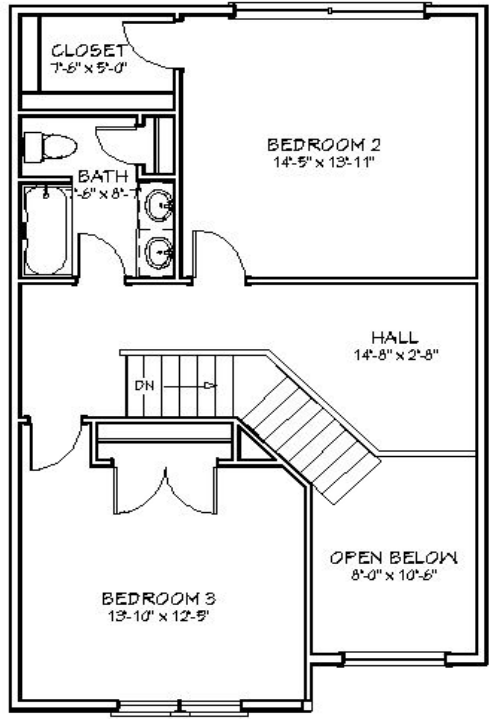

SHEELY HOMES INC
 717-763-4663
 www.sheelyhomes.com

Tuscan Villas

Villa Bella
 3 Bedrooms - 2 1/2 Baths
 2,920 Sq.Ft.

First Floor

LIVING AREA
2153 sq ft

Second Floor

LIVING AREA
762 sq ft

The above floor plan is a sample. Actual elevations, dimensions, and room sizes may vary. We reserve the right to make any changes. Please contact us for more information and pricing. sheelyhomes@comcast.net