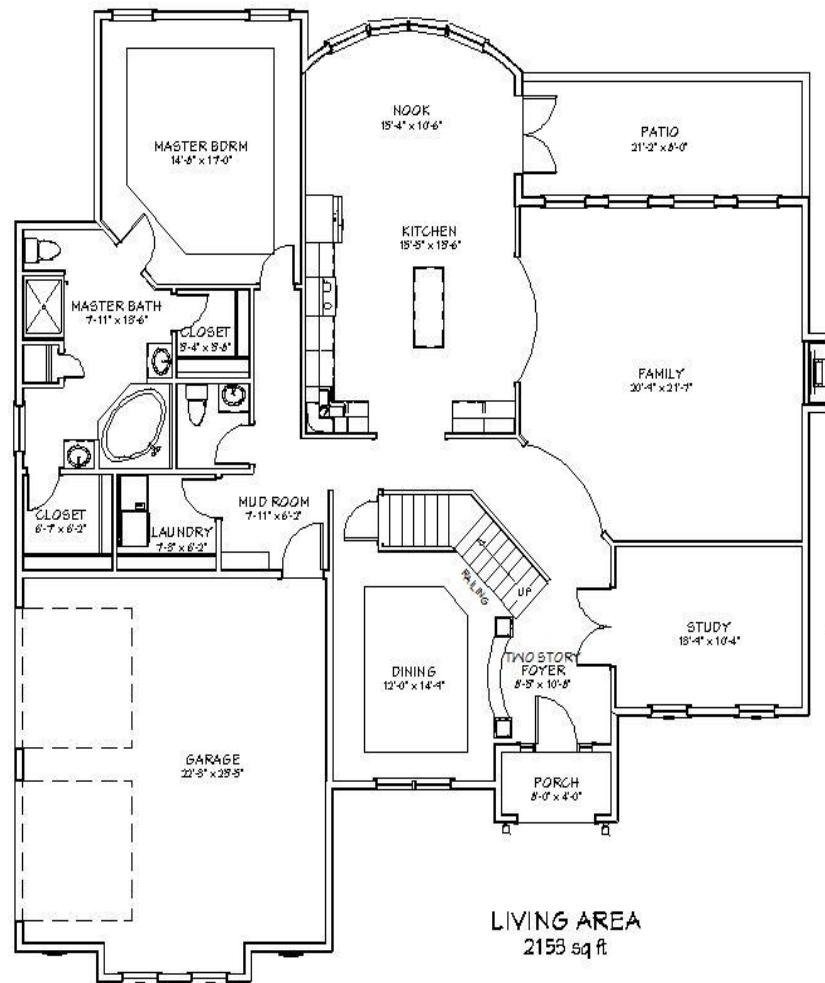

SHEELY HOMES INC
 717-763-4663
 www.sheelyhomes.com

Tuscan Villas

Villa Bella
 3 Bedrooms - 2 1/2 Baths
 2,920 Sq.Ft.

First Floor

LIVING AREA
2153 sq ft

Second Floor

LIVING AREA
762 sq ft

The above floor plan is a sample. Actual elevations, dimensions, and room sizes may vary. We reserve the right to make any changes. Please contact us for more information and pricing. sheelyhomes@comcast.net