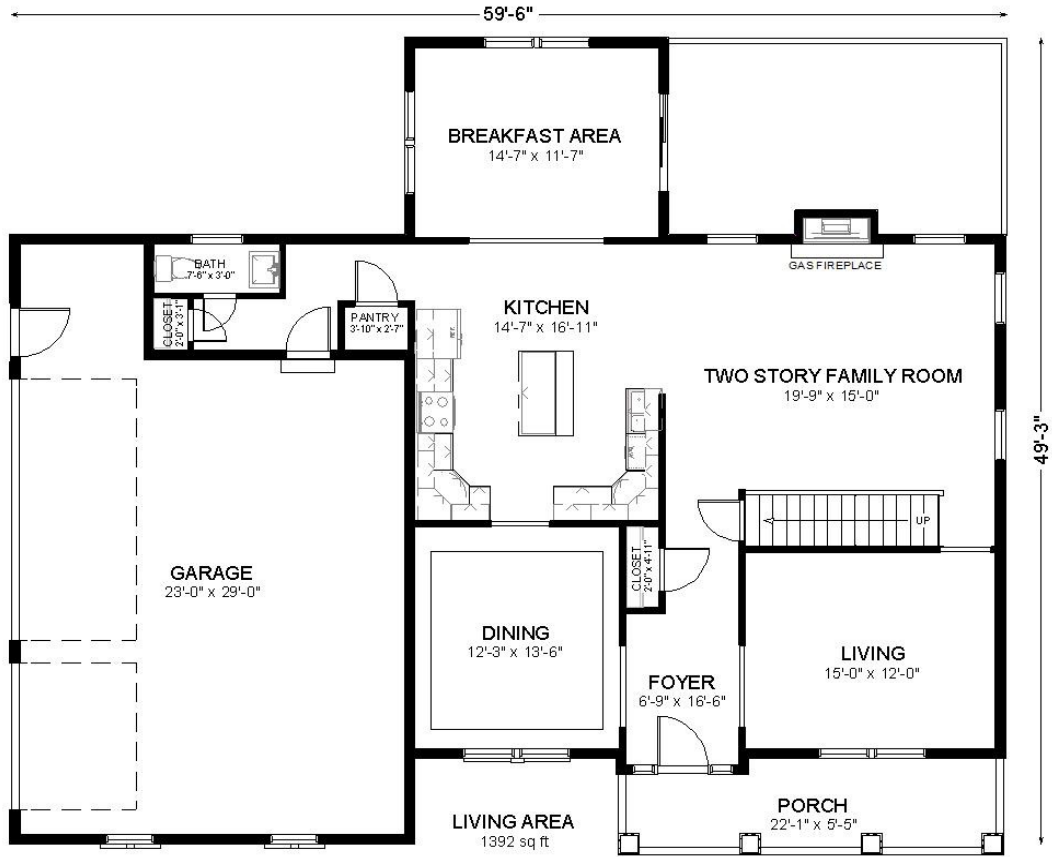

SHEELY HOMES INC.
 717-763-4663
 www.sheelyhomes.com

Hansen

2,803 Sq.Ft.

First Floor

Second Floor

The above floor plan is a sample. Actual elevations, dimensions, and room sizes may vary. We reserve the right to make any changes. Please contact us for more information and pricing. sheelyhomes@comcast.net