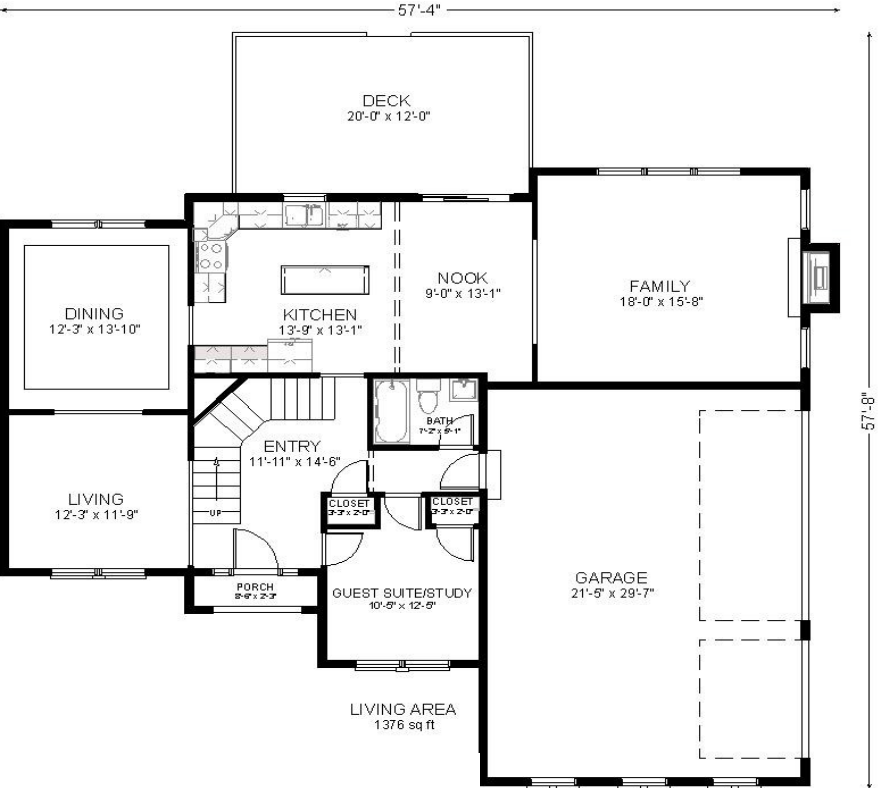

SHEELY HOMES INC.
 717-763-4663
 www.sheelyhomes.com

Jensen
 2,806 Sq. Ft.

First Floor

Second Floor

The above floor plan is a sample. Actual elevations, dimensions, and room sizes may vary. We reserve the right to make any changes. Please contact us for more information and pricing. sheelyhomes@comcast.net