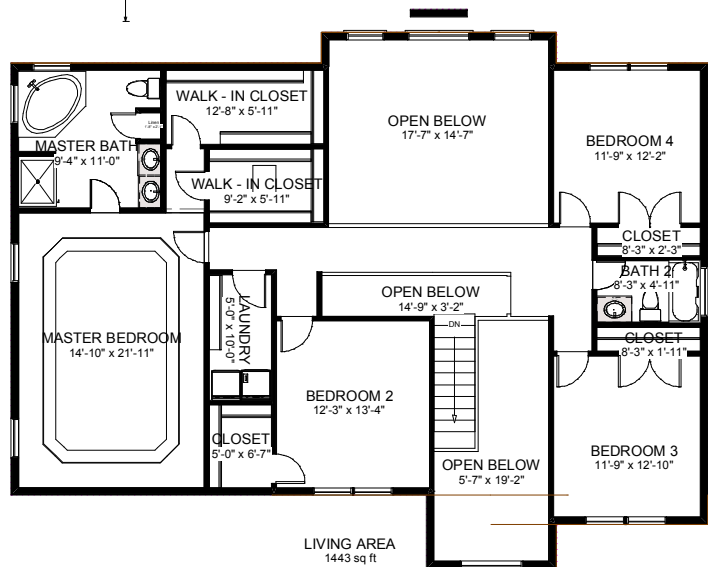

SHEELY HOMES INC
 717-763-4663
 www.sheelyhomes.com

Kingswood

First Floor

LIVING AREA
1609 sq ft

Second Floor

The above floor plan is a sample. Actual elevations, dimensions, and room sizes may vary. We reserve the right to make any changes. Please contact us for more information and pricing. sheelyhomes@comcast.net