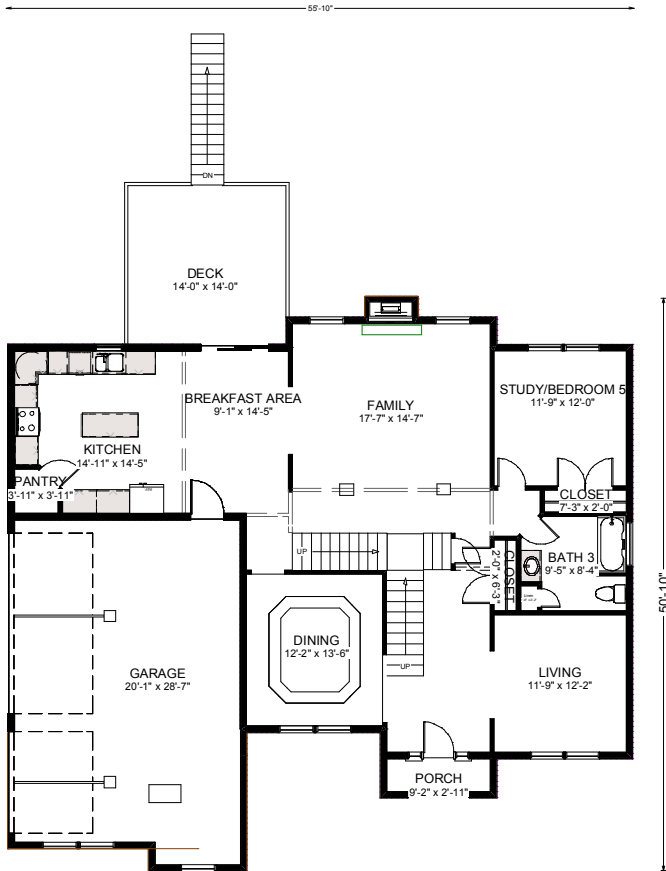

SHEELY HOMES INC
 717-763-4663
 www.sheelyhomes.com

Kingswood

First Floor

LIVING AREA
1609 sq ft

Second Floor

The above floor plan is a sample. Actual elevations, dimensions, and room sizes may vary. We reserve the right to make any changes. Please contact us for more information and pricing. sheelyhomes@comcast.net