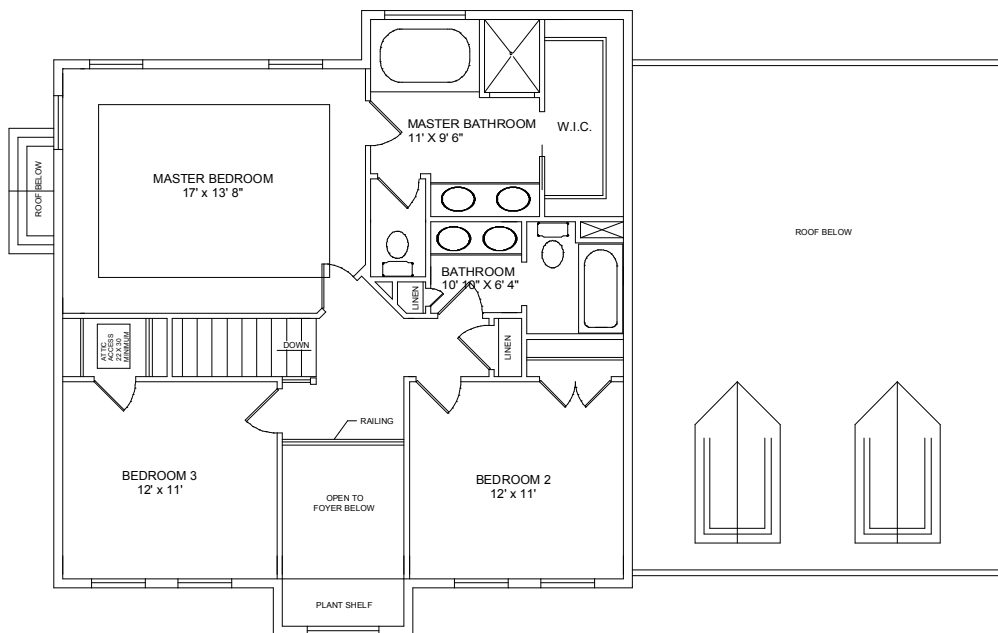

SHEELY HOMES INC
 717-763-4663
 www.sheelyhomes.com

Pheasant Ridge

First Floor

LIVING AREA
1078 SF

Second Floor

LIVING AREA
1019 SF

The above floor plan is a sample. Actual elevations, dimensions, and room sizes may vary. We reserve the right to make any changes. Please contact us for more information and pricing. sheelyhomes@comcast.net