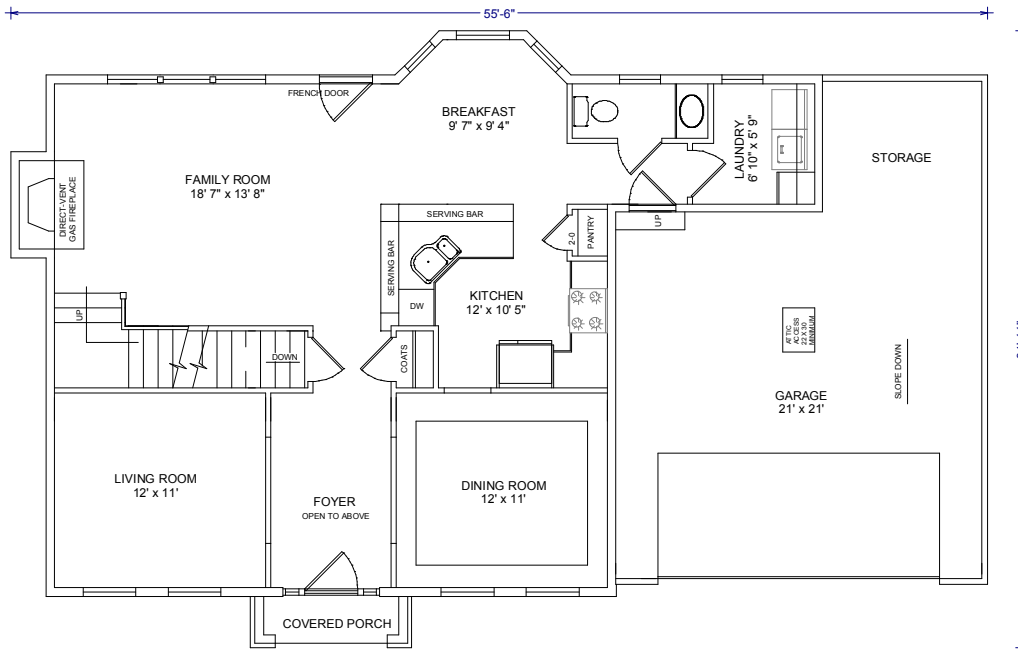

SHEELY HOMES INC
 717-763-4663
 www.sheelyhomes.com

Pheasant Ridge

First Floor

LIVING AREA
1078 SF

Second Floor

LIVING AREA
1019 SF

The above floor plan is a sample. Actual elevations, dimensions, and room sizes may vary. We reserve the right to make any changes. Please contact us for more information and pricing. sheelyhomes@comcast.net