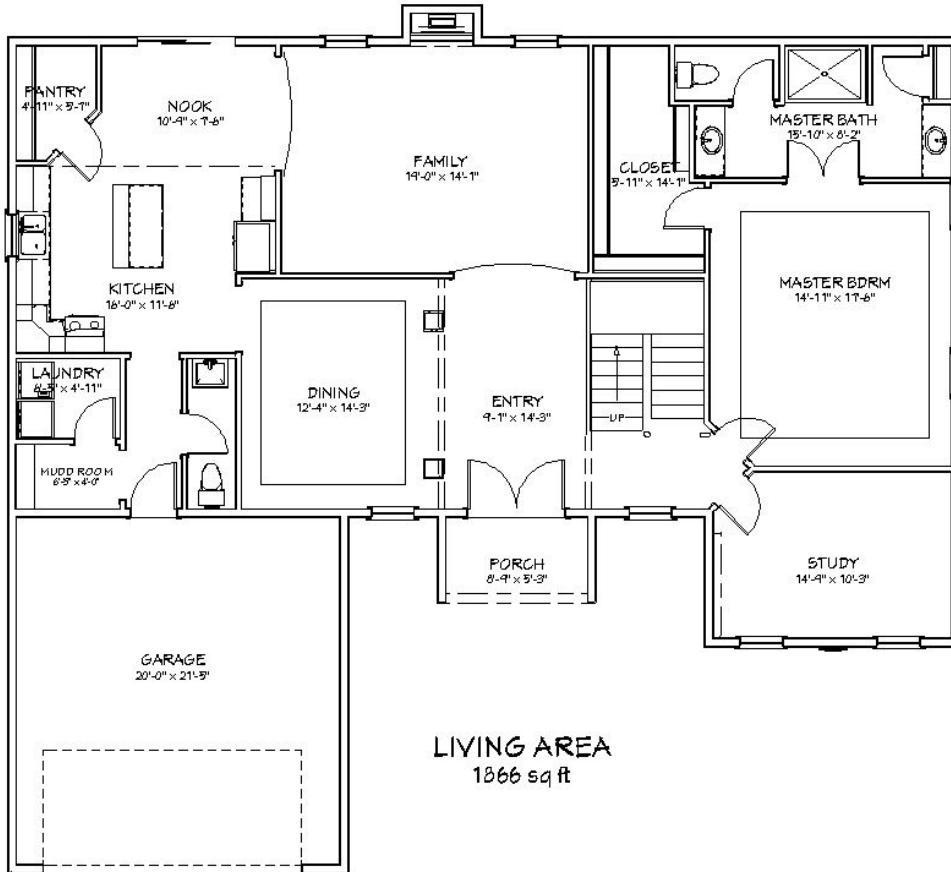

SHEELY HOMES INC
 717-763-4663
 www.sheelyhomes.com

Tuscan Villas

Villa Marina
 3 Bedrooms - 2 1/2 Baths
 2,696 Sq.Ft.

The above floor plan is a sample. Actual elevations, dimensions, and room sizes may vary. We reserve the right to make any changes. Please contact us for more information and pricing. sheelyhomes@comcast.net