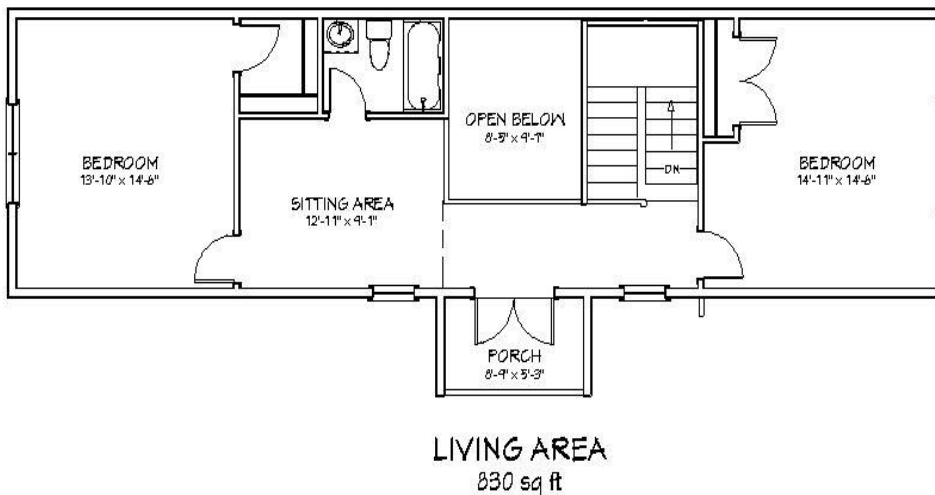

SHEELY HOMES INC
 717-763-4663
 www.sheelyhomes.com

Tuscan Villas

Villa Marina
 3 Bedrooms - 2 1/2 Baths
 2,696 Sq.Ft.

The above floor plan is a sample. Actual elevations, dimensions, and room sizes may vary. We reserve the right to make any changes. Please contact us for more information and pricing. sheelyhomes@comcast.net