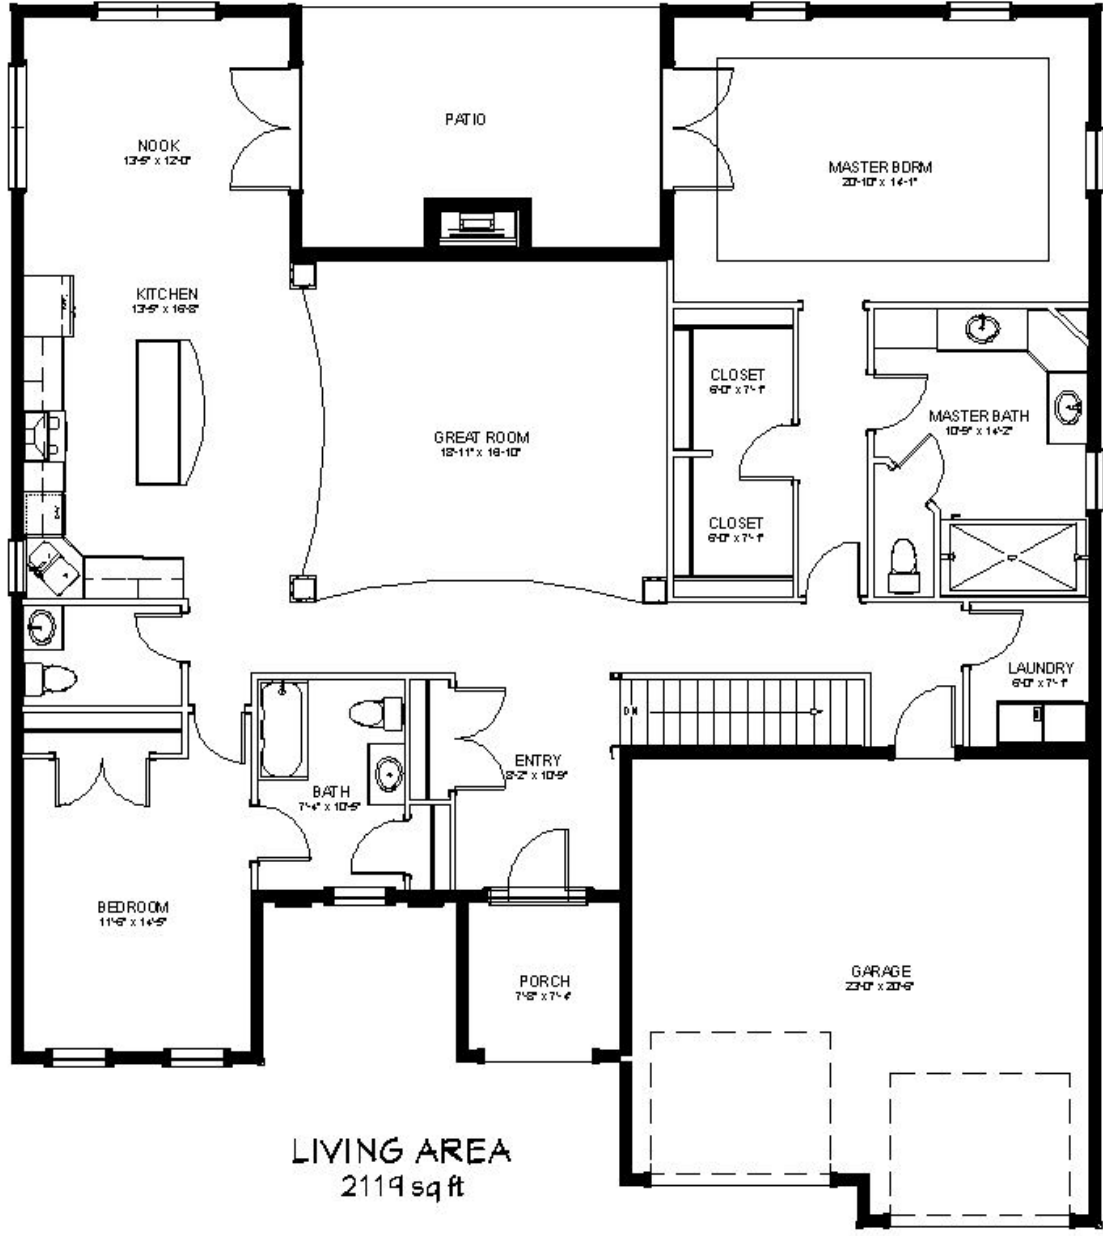

  
**SHEELY HOMES INC**  
 717-763-4663  
 www.sheelyhomes.com

*Tuscan Villas*

**Villa Costello**  
 2 Bedrooms - 2 1/2 Baths  
 2,119 Sq.Ft.

*First Floor*

**LIVING AREA**  
 2119 sq ft

The above floor plan is a sample. Actual elevations, dimensions, and room sizes may vary. We reserve the right to make any changes. Please contact us for more information and pricing. [sheelyhomes@comcast.net](mailto:sheelyhomes@comcast.net)