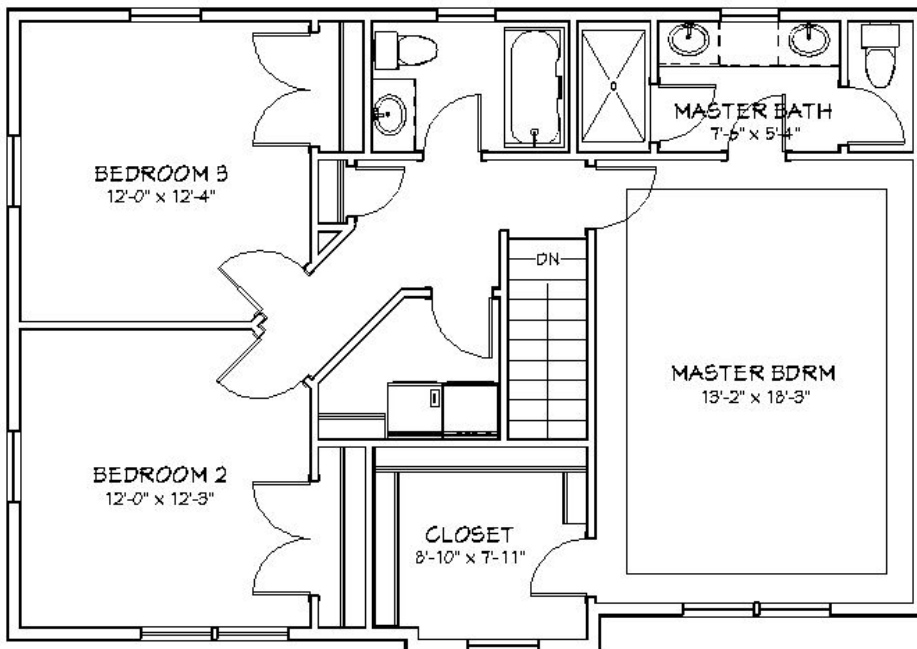

**SHEELY HOMES INC.**  
717-763-4663  
www.sheelyhomes.com

319 Faulkner St.  
Camp Hill, PA 17011  
3 Bedrooms - 2 1/2 Baths  
1,613 Sq.Ft. \$339,900.00

First Floor

Second Floor

The above floor plan is a sample. Actual elevations, dimensions, and room sizes may vary. We reserve the right to make any changes. Please contact us for more information and pricing. sheelyhomes@comcast.net