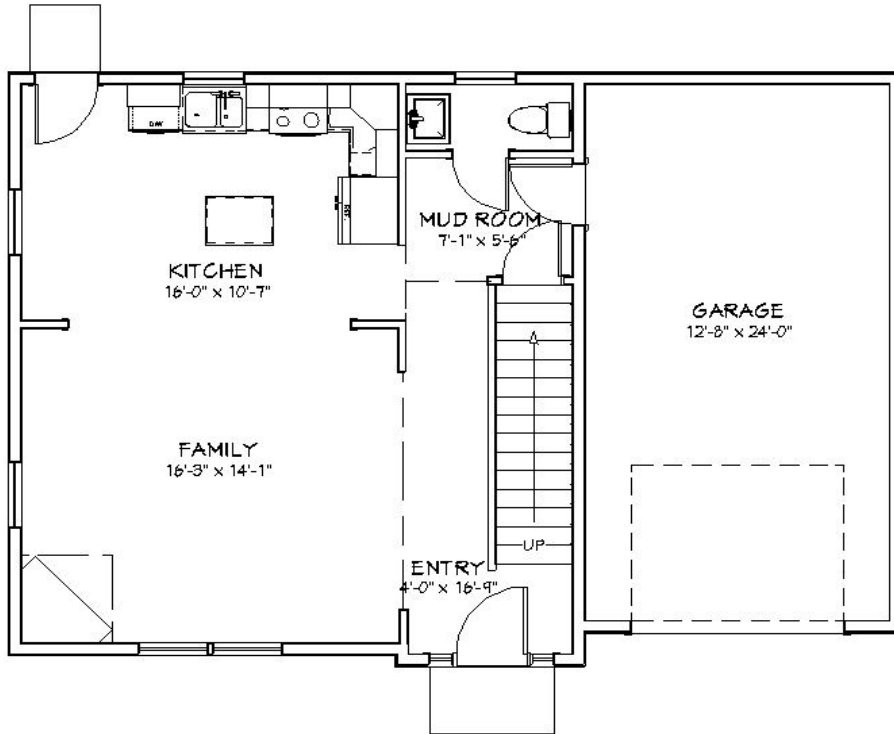

**SHEELY HOMES INC.**  
717-763-4663  
www.sheelyhomes.com

319 Faulkner St.  
Camp Hill, PA 17011  
3 Bedrooms - 2 1/2 Baths  
1,613 Sq.Ft. \$339,900.00

First Floor

Second Floor

The above floor plan is a sample. Actual elevations, dimensions, and room sizes may vary. We reserve the right to make any changes. Please contact us for more information and pricing. sheelyhomes@comcast.net