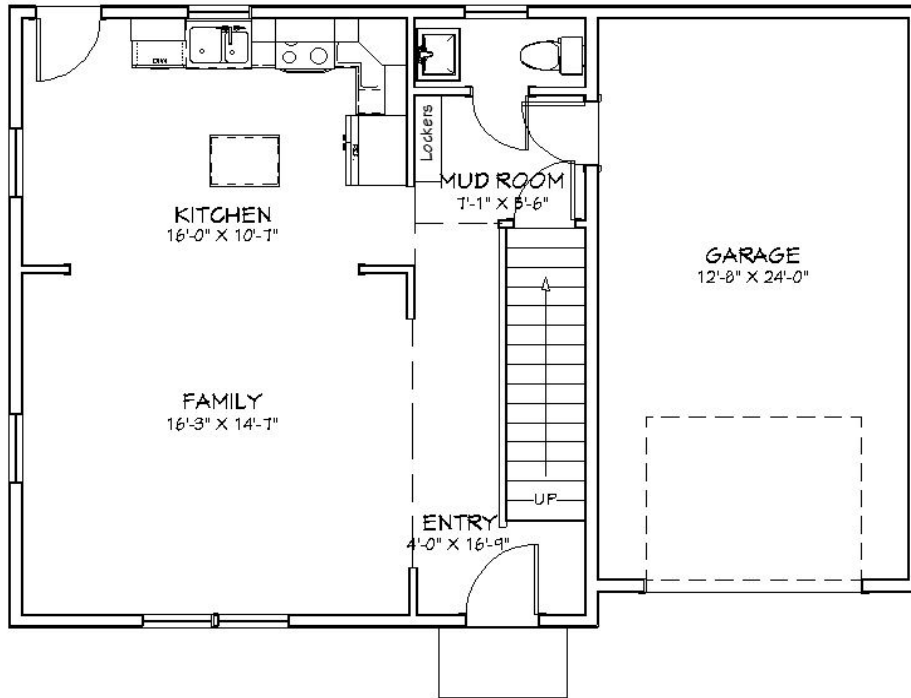

SHEELY HOMES INC.
 717-763-4663
 www.sheelyhomes.com

319 Faulkner St.
 Camp Hill, PA 17011
 3 Bedrooms - 2 1/2 Baths
 1,636 Sq.Ft. \$330,000.00

First Floor

Second Floor

The above floor plan is a sample. Actual elevations, dimensions, and room sizes may vary. We reserve the right to make any changes. Please contact us for more information and pricing. sheelyhomes@comcast.net