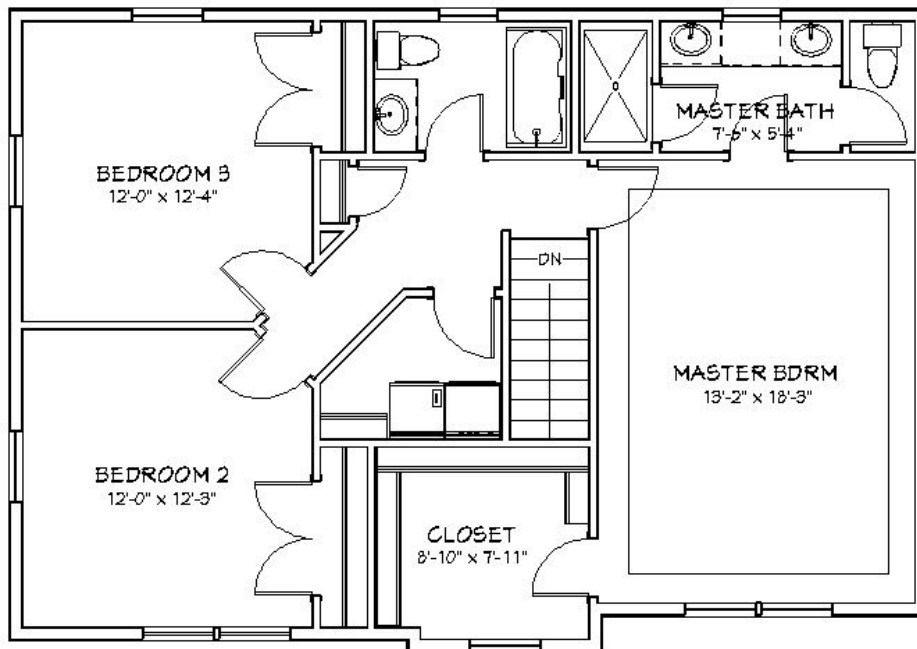

SHEELY HOMES INC.
 717-763-4663
 www.sheelyhomes.com

319 Faulkner St.
 Camp Hill, PA 17011
 3 Bedrooms - 2 1/2 Baths
 1,636 Sq.Ft. \$330,000.00

First Floor

Second Floor

The above floor plan is a sample. Actual elevations, dimensions, and room sizes may vary. We reserve the right to make any changes. Please contact us for more information and pricing. sheelyhomes@comcast.net