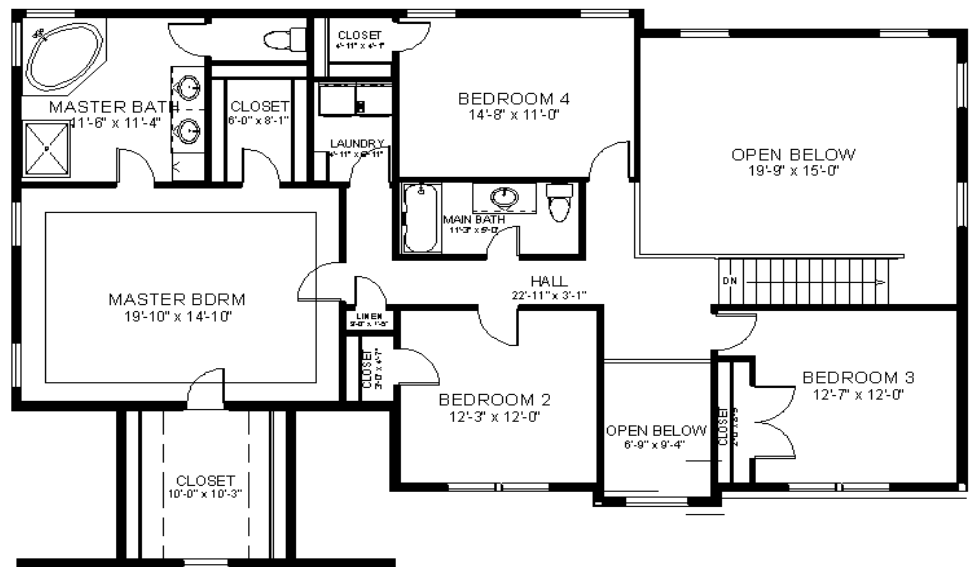

SHEELY HOMES INC.
 717-763-4663
 www.sheelyhomes.com

Hansen

2,965 Sq.Ft.

First Floor
 1,439 SF

Second Floor
 1,526 SF

The above floor plan is a sample. Actual elevations, dimensions, and room sizes may vary. We reserve the right to make any changes. Please contact us for more information and pricing. sheelyhomes@comcast.net