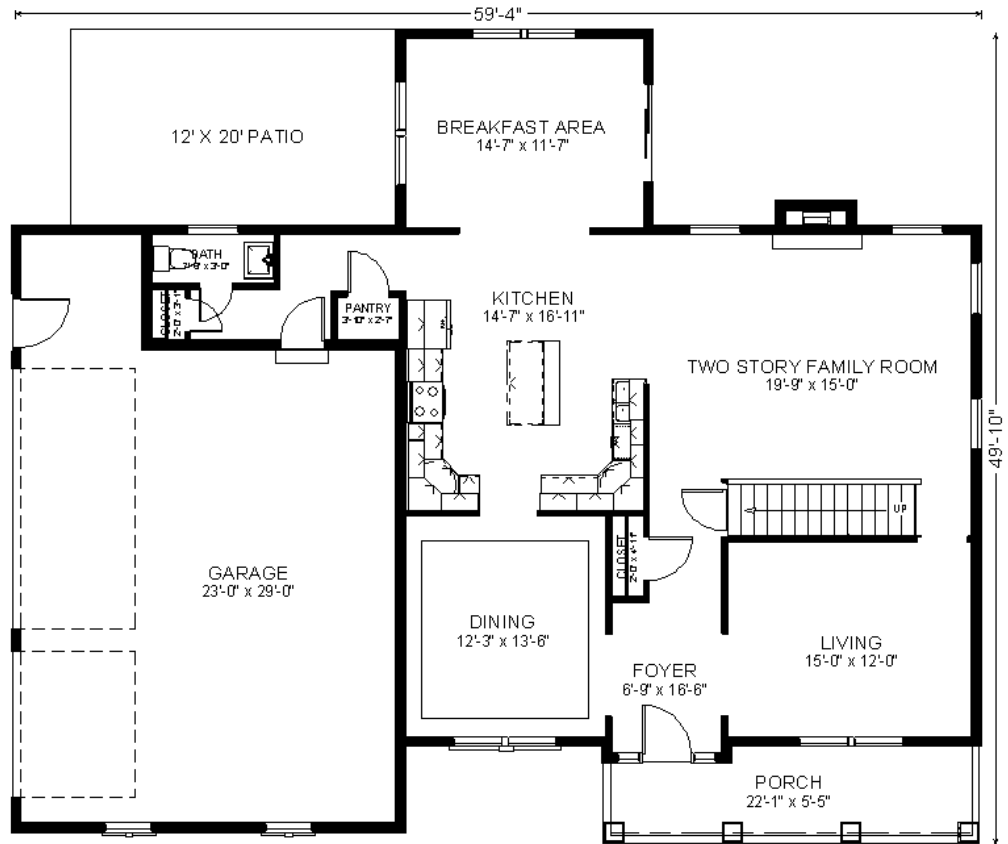

SHEELY HOMES INC.
 717-763-4663
 www.sheelyhomes.com

Hansen

2,965 Sq.Ft.

First Floor
 1,439 SF

Second Floor
 1,526 SF

The above floor plan is a sample. Actual elevations, dimensions, and room sizes may vary. We reserve the right to make any changes. Please contact us for more information and pricing. sheelyhomes@comcast.net