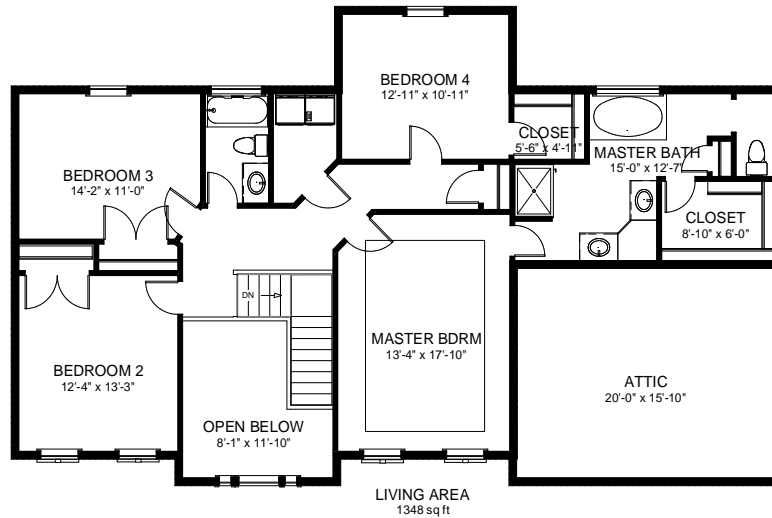

SHEELY HOMES INC
 717-763-4663
 www.sheelyhomes.com

Harvard
 4 Bedrooms - 2 1/2 Baths
 2,667 Sq.Ft.

First Floor

Second Floor

The above floor plan is a sample. Actual elevations, dimensions, and room sizes may vary. We reserve the right to make any changes. Please contact us for more information and pricing. sheelyhomes@comcast.net