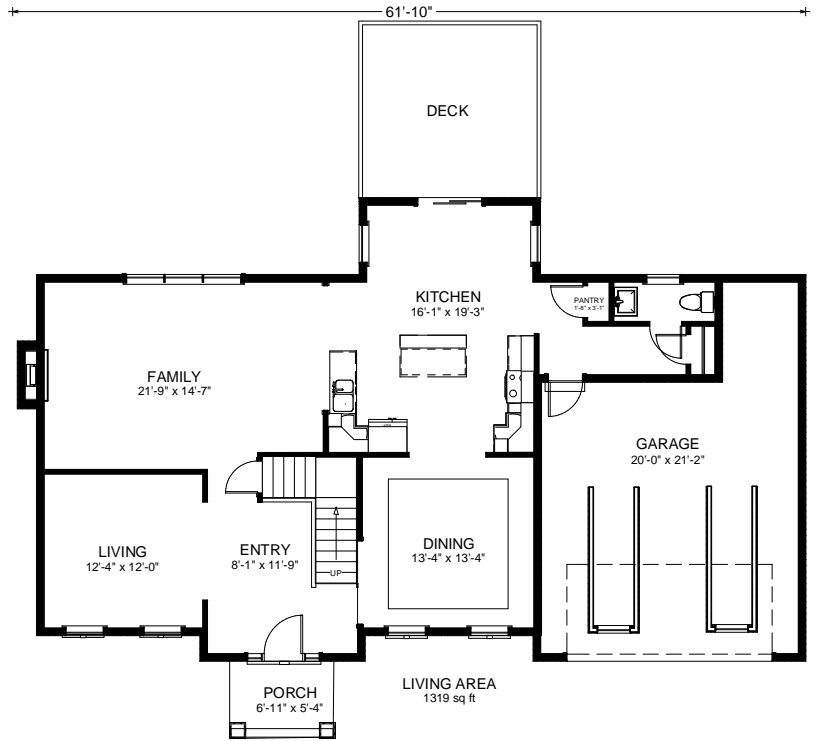

SHEELY HOMES INC
 717-763-4663
 www.sheelyhomes.com

Harvard
 4 Bedrooms - 2 1/2 Baths
 2,667 Sq.Ft.

First Floor

Second Floor

The above floor plan is a sample. Actual elevations, dimensions, and room sizes may vary. We reserve the right to make any changes. Please contact us for more information and pricing. sheelyhomes@comcast.net