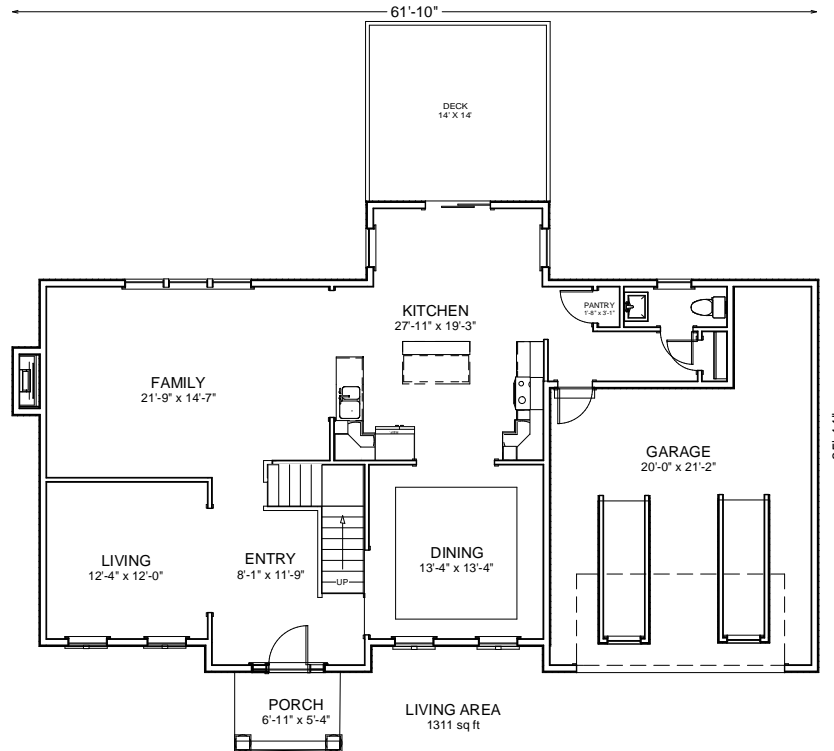

SHEELY HOMES INC.
 717-763-4663
 www.sheelyhomes.com

Harvard

4 Bedroom - 2 1/2 baths
 2,659 Sq.Ft.

First Floor

Second Floor

The above floor plan is a sample. Actual elevations, dimensions, and room sizes may vary. We reserve the right to make any changes. Please contact us for more information and pricing. sheelyhomes@comcast.net