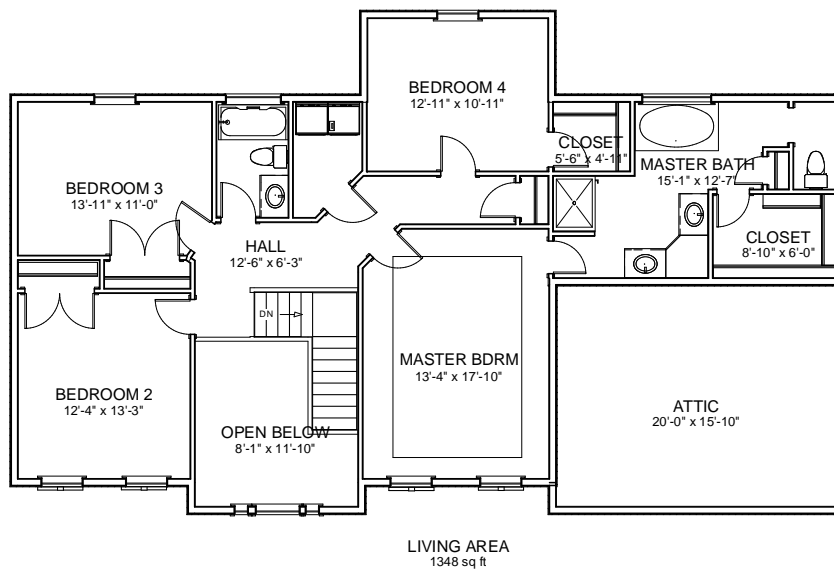

SHEELY HOMES INC.
 717-763-4663
 www.sheelyhomes.com

Harvard

4 Bedroom - 2 1/2 baths
 2,659 Sq.Ft.

First Floor

Second Floor

The above floor plan is a sample. Actual elevations, dimensions, and room sizes may vary. We reserve the right to make any changes. Please contact us for more information and pricing. sheelyhomes@comcast.net