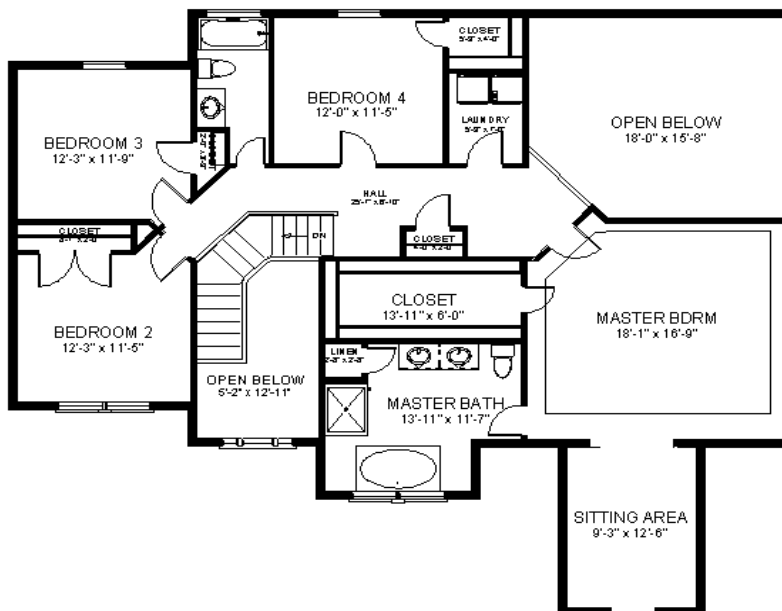

SHEELY HOMES INC.
 717-763-4663
 www.sheelyhomes.com

Jensen

2,929 Sq.Ft.

First Floor
 1,365 SF

Second Floor
 1,564 SF

The above floor plan is a sample. Actual elevations, dimensions, and room sizes may vary. We reserve the right to make any changes. Please contact us for more information and pricing. sheelyhomes@comcast.net