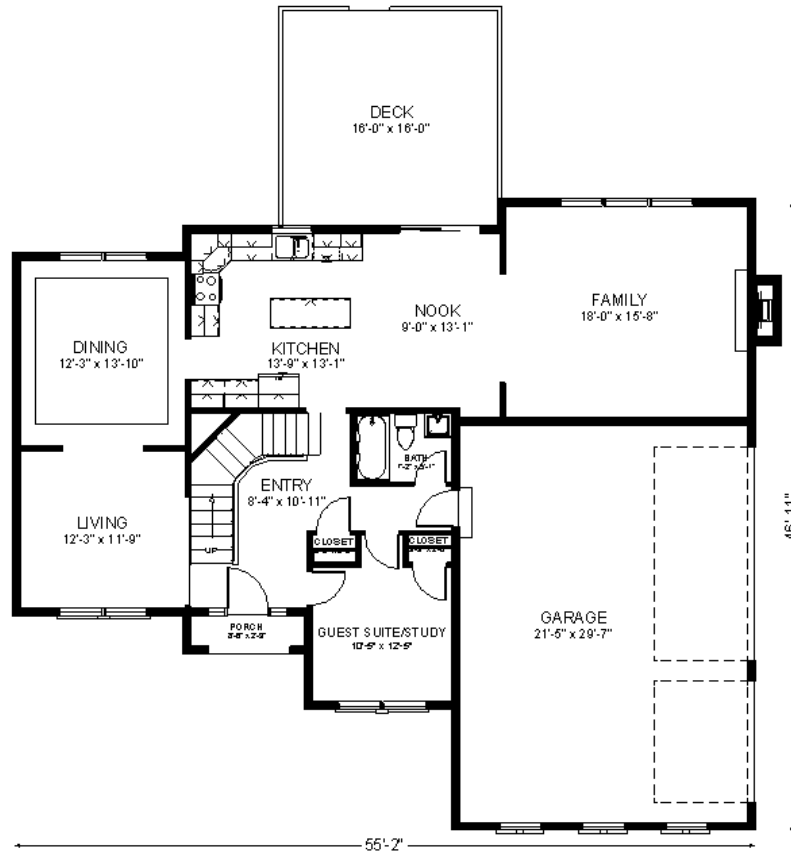

SHEELY HOMES INC.
 717-763-4663
 www.sheelyhomes.com

Jensen

2,929 Sq.Ft.

First Floor
 1,365 SF

Second Floor
 1,564 SF

The above floor plan is a sample. Actual elevations, dimensions, and room sizes may vary. We reserve the right to make any changes. Please contact us for more information and pricing. sheelyhomes@comcast.net