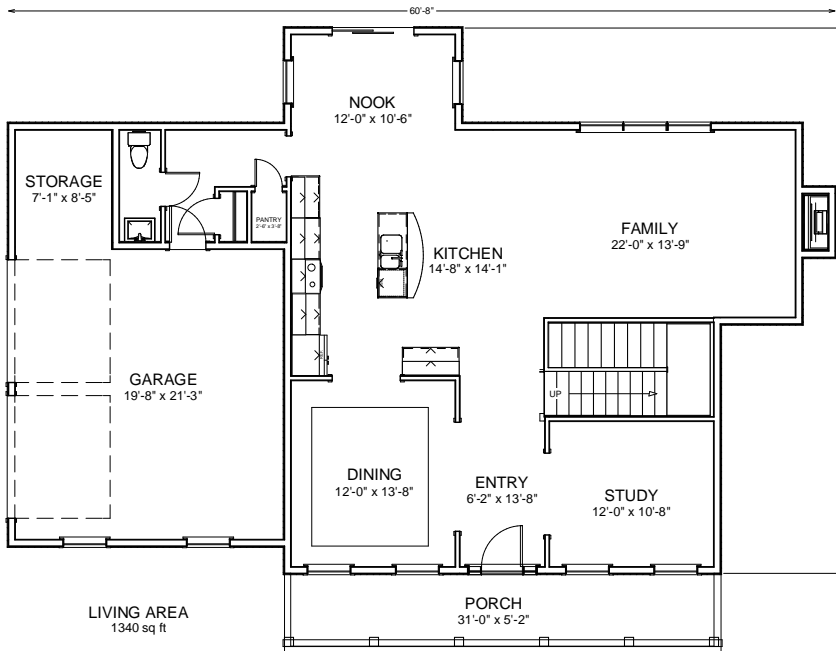

717-763-4663

www.sheelyhomes.com

Kennedy

4 Bedroom—2 1/2 Baths
2,696 Sq.Ft.

First Floor

Second Floor

The above floor plan is a sample. Actual elevations, dimensions, and room sizes may vary. We reserve the right to make any changes. Please contact us for more information and pricing. sheelyhomes@comcast.net