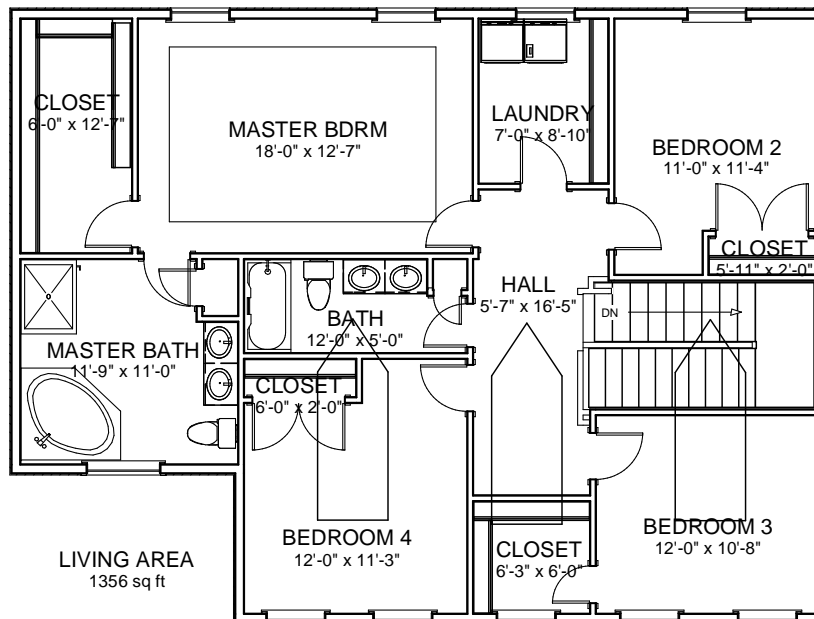

717-763-4663

www.sheelyhomes.com

Kennedy

4 Bedroom—2 1/2 Baths
2,696 Sq.Ft.

First Floor

Second Floor

The above floor plan is a sample. Actual elevations, dimensions, and room sizes may vary. We reserve the right to make any changes. Please contact us for more information and pricing. sheelyhomes@comcast.net