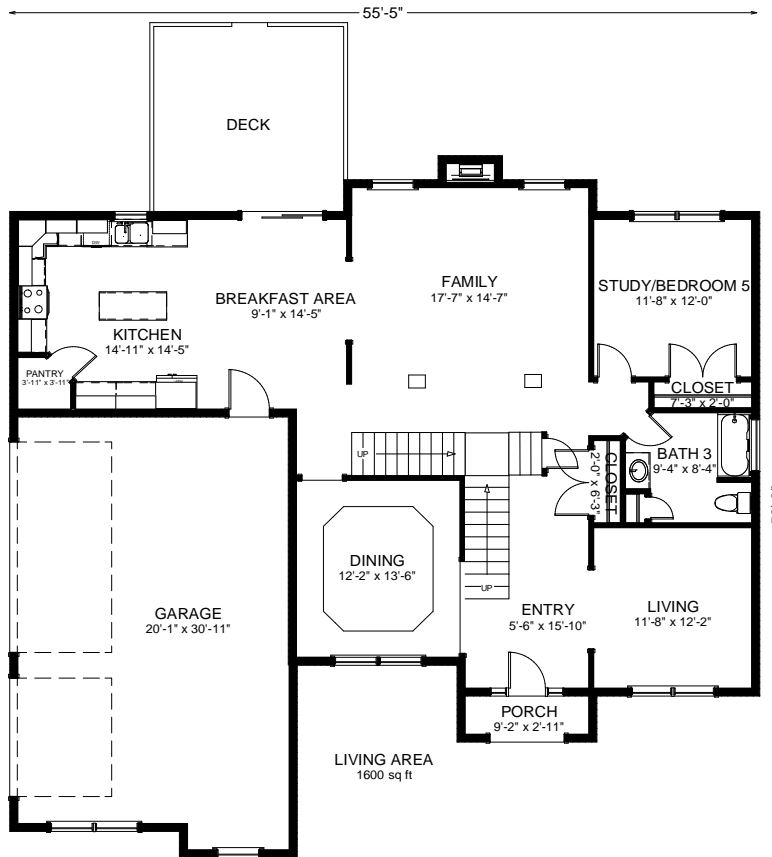

# Kingswood

5 Bedroom - 3 Baths  
 3,200 Sq.Ft.

*First Floor*

*Second Floor*

The above floor plan is a sample. Actual elevations, dimensions, and room sizes may vary. We reserve the right to make any changes. Please contact us for more information and pricing. sheelyhomes@comcast.net