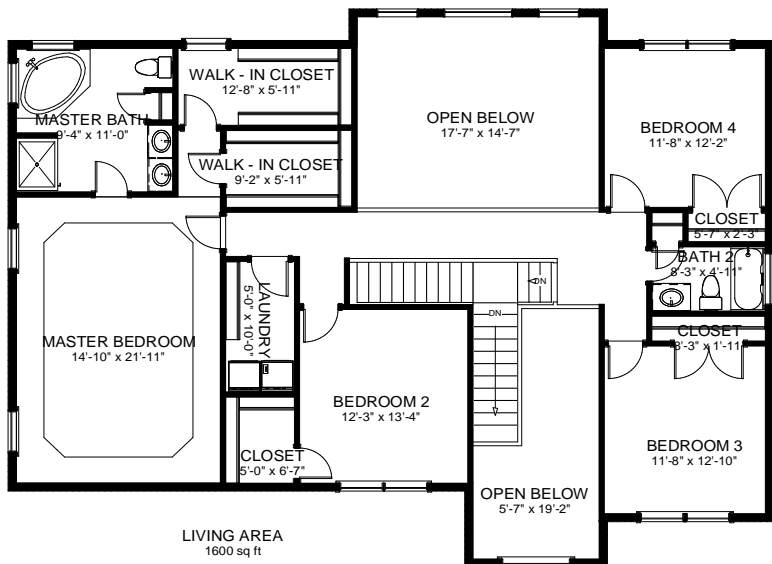

# Kingswood

5 Bedroom - 3 Baths  
 3,200 Sq.Ft.

*First Floor*

*Second Floor*

The above floor plan is a sample. Actual elevations, dimensions, and room sizes may vary. We reserve the right to make any changes. Please contact us for more information and pricing. sheelyhomes@comcast.net