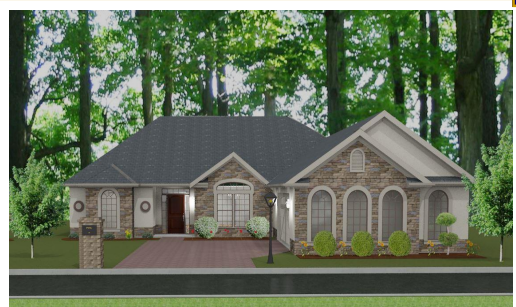

**SHEELY HOMES** INC  
 717-763-4663  
 www.sheelyhomes.com

*Tuscan Villas*

*Villa Ravenna*  
 3 Bedrooms - 2 1/2 Baths  
 2,486 Sq.Ft.

*First Floor*

The above floor plan is a sample. Actual elevations, dimensions, and room sizes may vary. We reserve the right to make any changes. Please contact us for more information and pricing. [sheelyhomes@comcast.net](mailto:sheelyhomes@comcast.net)