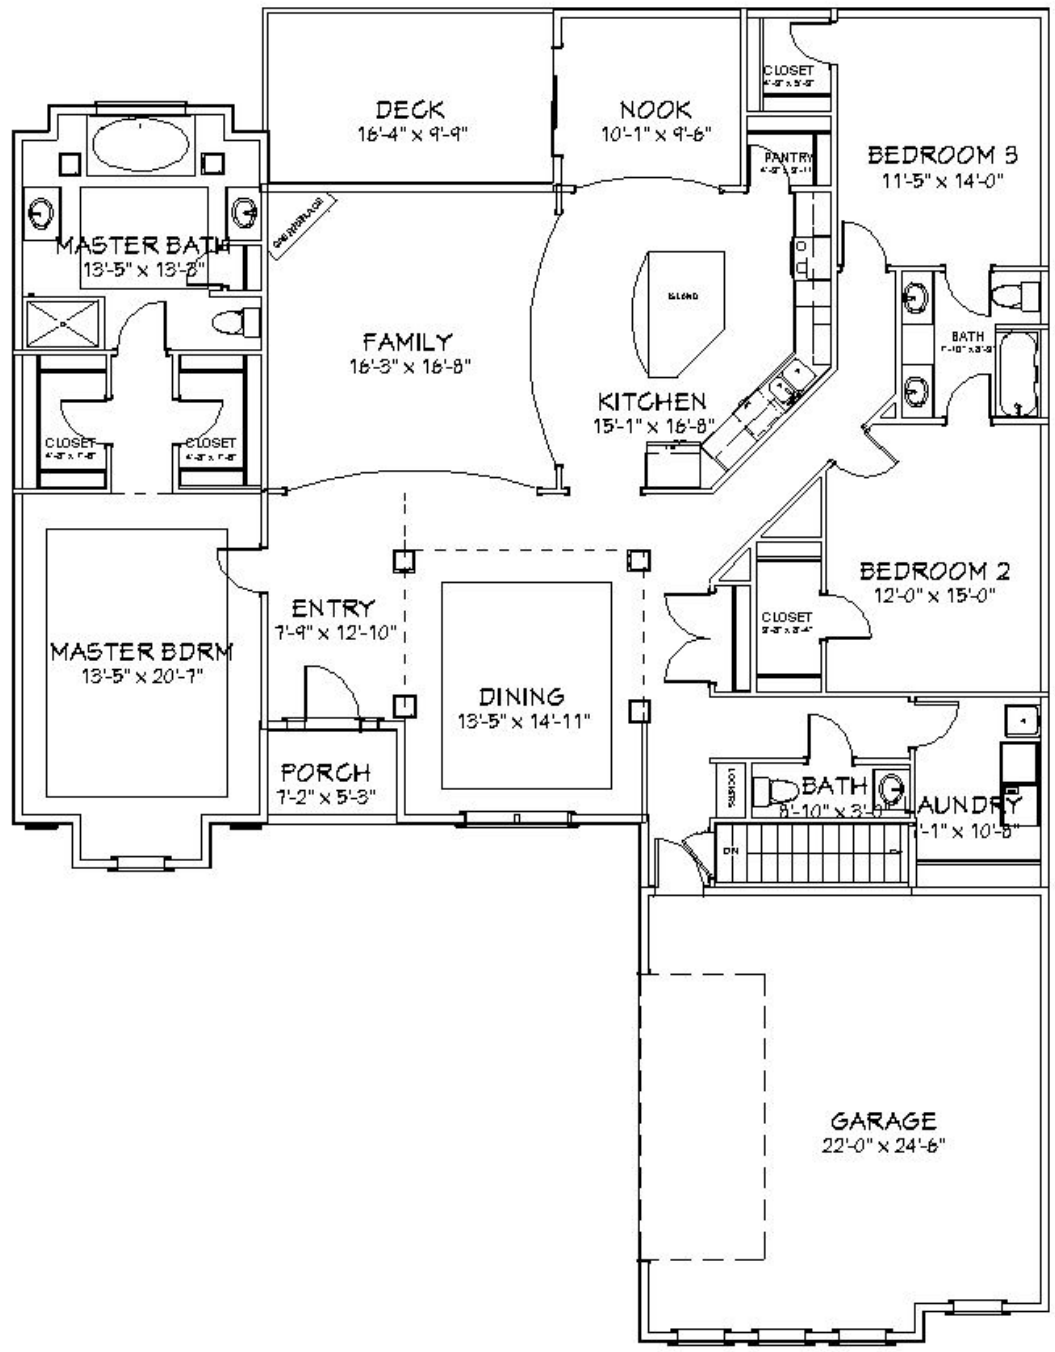

**SHEELY HOMES** INC  
 717-763-4663  
 www.sheelyhomes.com

*Tuscan Villas*

*Villa Ravenna*  
 3 Bedrooms - 2 1/2 Baths  
 2,486 Sq.Ft.

*First Floor*

The above floor plan is a sample. Actual elevations, dimensions, and room sizes may vary. We reserve the right to make any changes. Please contact us for more information and pricing. [sheelyhomes@comcast.net](mailto:sheelyhomes@comcast.net)