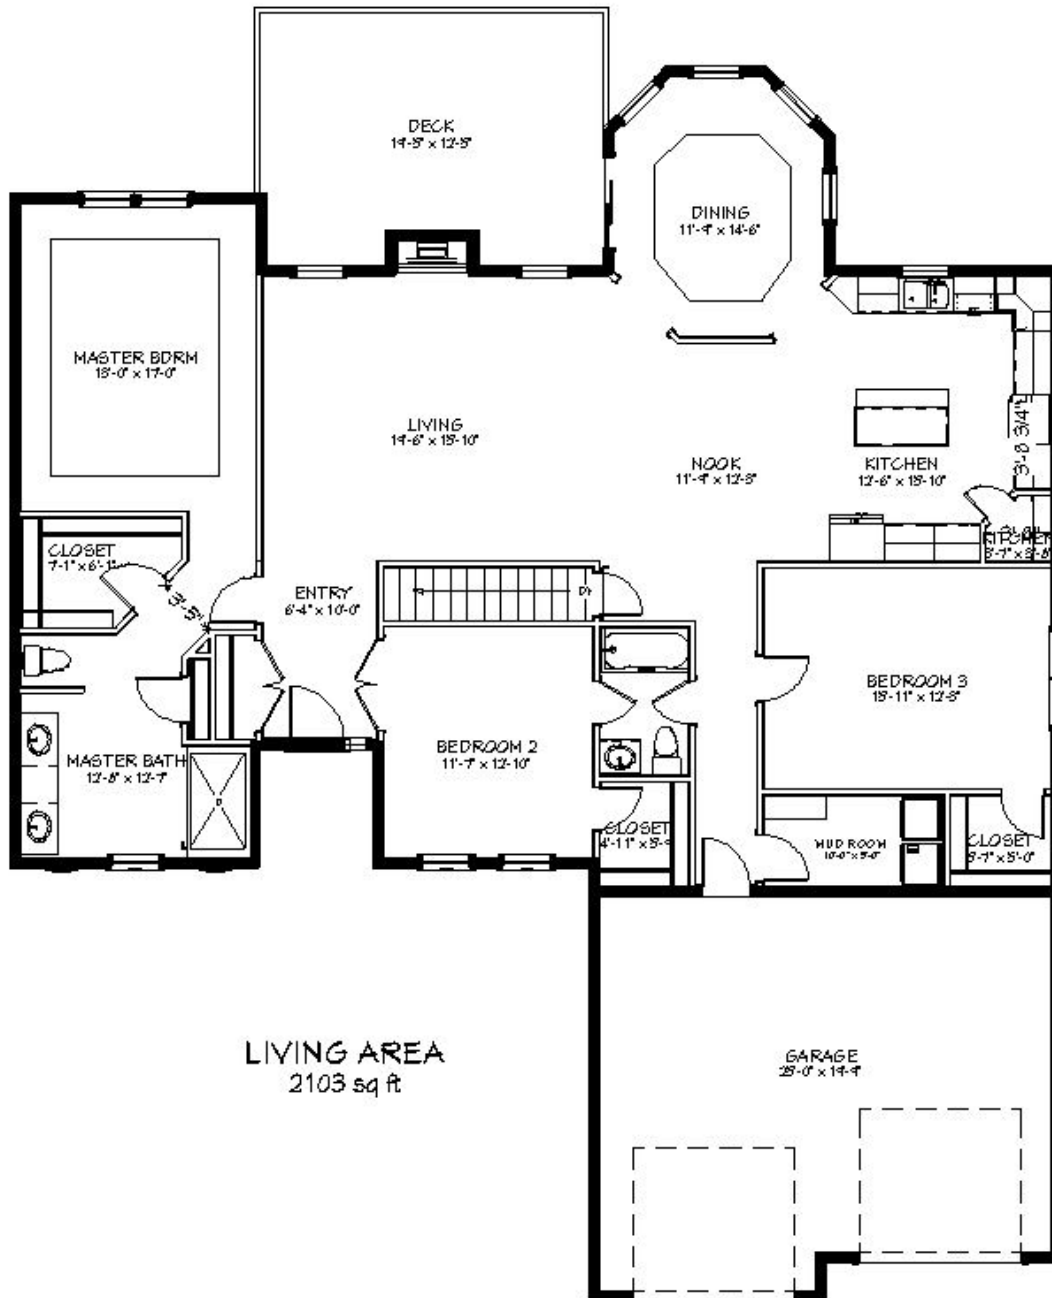

**SHEELY HOMES** INC  
 717-763-4663  
 www.sheelyhomes.com

*Tuscan Villas*

*Villa Sorano*  
 3 Bedrooms - 2 Baths  
 2,103 Sq.Ft.

*First Floor*

The above floor plan is a sample. Actual elevations, dimensions, and room sizes may vary. We reserve the right to make any changes. Please contact us for more information and pricing. [sheelyhomes@comcast.net](mailto:sheelyhomes@comcast.net)