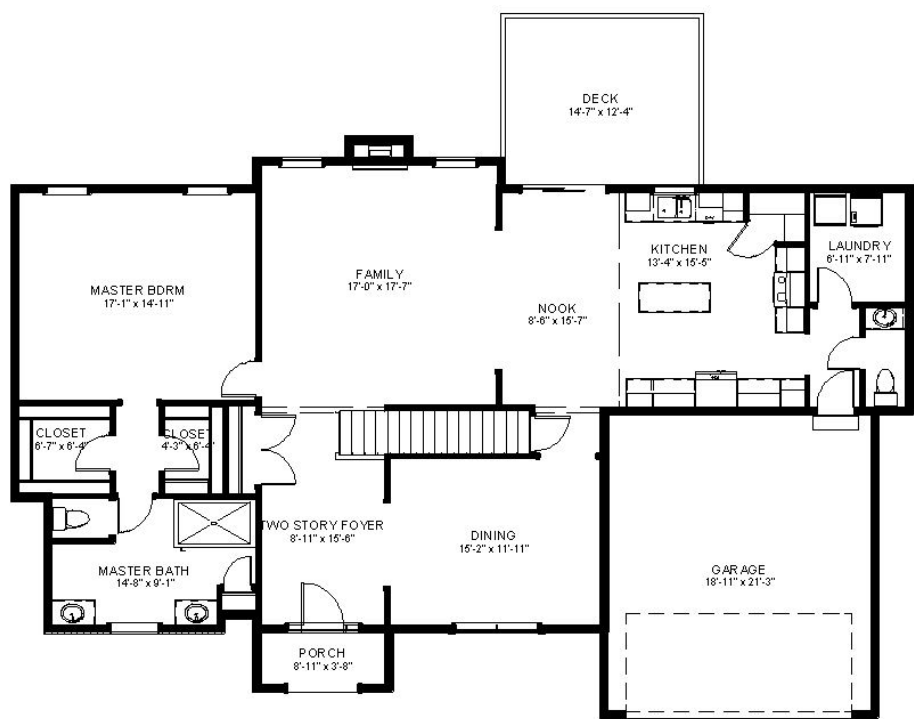

SHEELY HOMES INC
717-763-4663
www.sheelyhomes.com

Tuscan Villas

Villa Torre
3 Bedrooms - 2 1/2 Baths
2,450 Sq.Ft.

First Floor

LIVING AREA
1737 sq ft

Second Floor

LIVING AREA
713 sq ft

The above floor plan is a sample. Actual elevations, dimensions, and room sizes may vary. We reserve the right to make any changes. Please contact us for more information and pricing. sheelyhomes@comcast.net