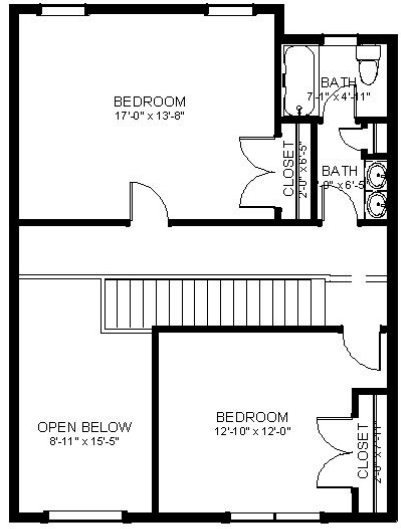

SHEELY HOMES INC
717-763-4663
www.sheelyhomes.com

Tuscan Villas

Villa Torre
3 Bedrooms - 2 1/2 Baths
2,450 Sq.Ft.

First Floor

LIVING AREA
1737 sq ft

Second Floor

LIVING AREA
713 sq ft

The above floor plan is a sample. Actual elevations, dimensions, and room sizes may vary. We reserve the right to make any changes. Please contact us for more information and pricing. sheelyhomes@comcast.net