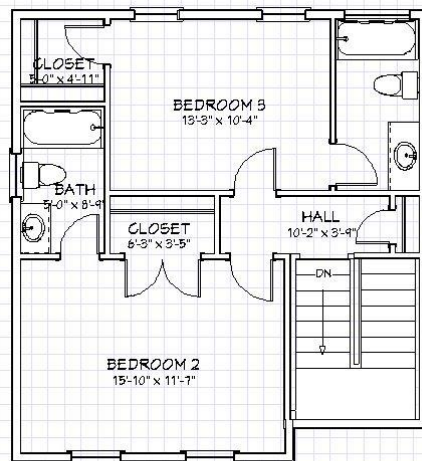

  
**SHEELY HOMES** INC  
 717-763-4663  
 www.sheelyhomes.com

*Tuscan Villas*

*Villa Vista*  
 3 Bedrooms - 2 1/2 Baths  
 2,518 Sq.Ft.

*First Floor*

*Second Floor*

The above floor plan is a sample. Actual elevations, dimensions, and room sizes may vary. We reserve the right to make any changes. Please contact us for more information and pricing. [sheelyhomes@comcast.net](mailto:sheelyhomes@comcast.net)