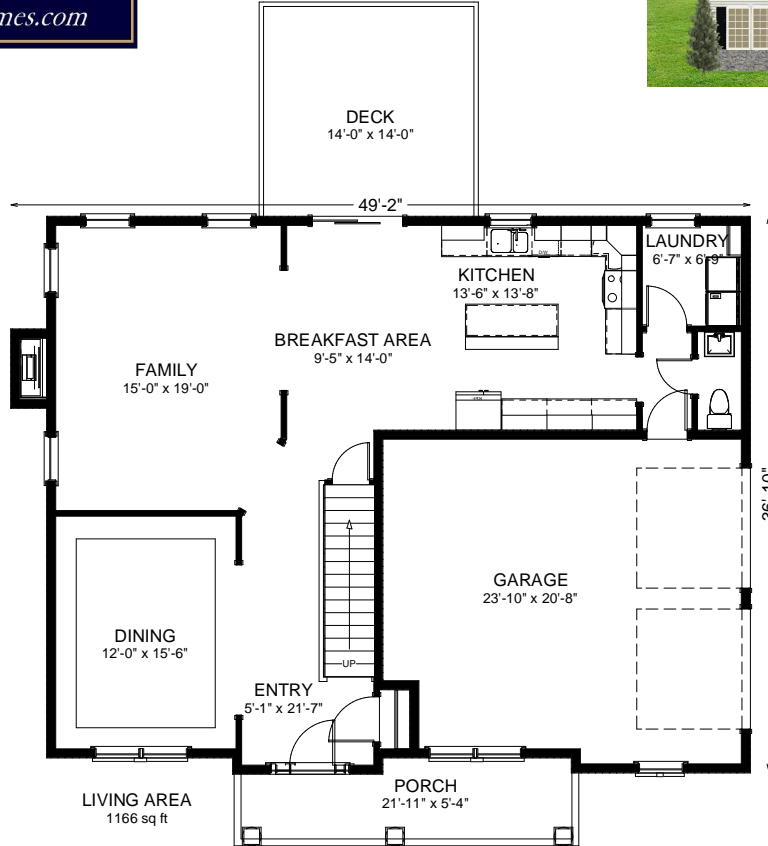

SHEELY HOMES INC
 717-763-4663
 www.sheelyhomes.com

Westbury

4 Bedrooms - 2 1/2 baths
 2,458 Sq.Ft.

First Floor

Second Floor

LIVING AREA
 1292 sq ft

The above floor plan is a sample. Actual elevations, dimensions, and room sizes may vary. We reserve the right to make any changes. Please contact us for more information and pricing. sheelyhomes@comcast.net