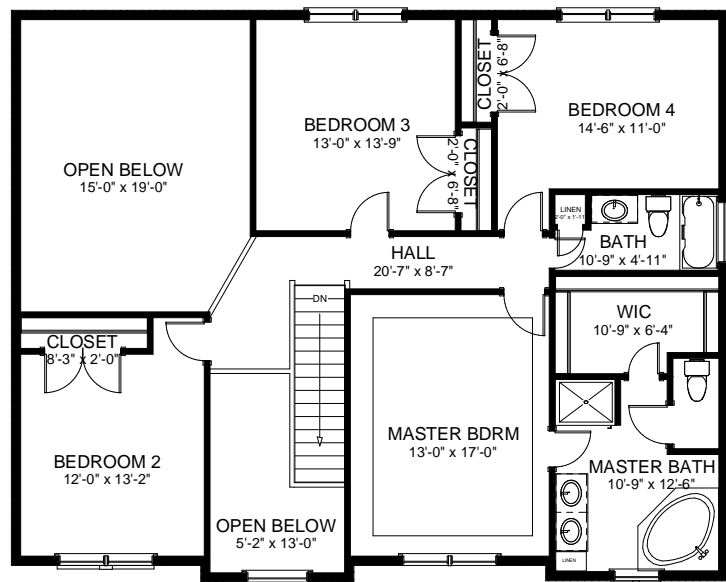

SHEELY HOMES INC
 717-763-4663
 www.sheelyhomes.com

Westbury

4 Bedrooms - 2 1/2 baths
 2,458 Sq.Ft.

First Floor

Second Floor

LIVING AREA
 1292 sq ft

The above floor plan is a sample. Actual elevations, dimensions, and room sizes may vary. We reserve the right to make any changes. Please contact us for more information and pricing. sheelyhomes@comcast.net