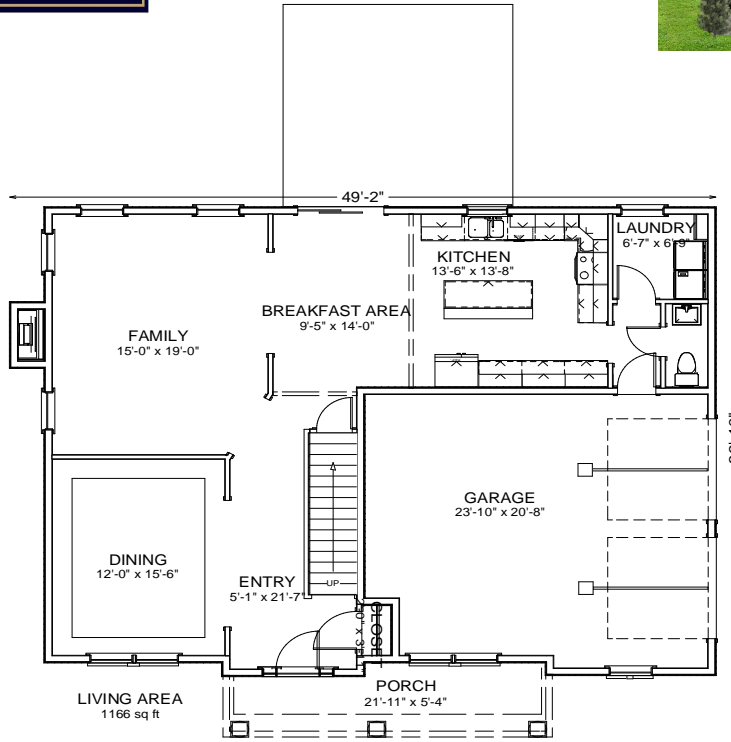

SHEELY HOMES INC
 717-763-4663
 www.sheelyhomes.com

Westbury

4 Bedroom - 2 1/2 baths
 2,458 Sq.Ft.

First Floor

Second Floor

The above floor plan is a sample. Actual elevations, dimensions, and room sizes may vary. We reserve the right to make any changes. Please contact us for more information and pricing. sheelyhomes@comcast.net