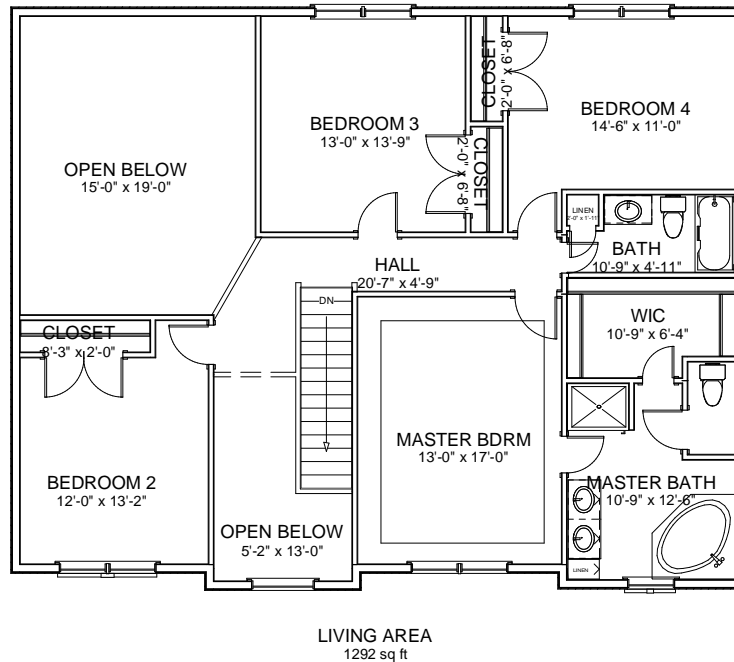

SHEELY HOMES INC
 717-763-4663
 www.sheelyhomes.com

Westbury

4 Bedroom - 2 1/2 baths
 2,458 Sq.Ft.

First Floor

Second Floor

The above floor plan is a sample. Actual elevations, dimensions, and room sizes may vary. We reserve the right to make any changes. Please contact us for more information and pricing. sheelyhomes@comcast.net